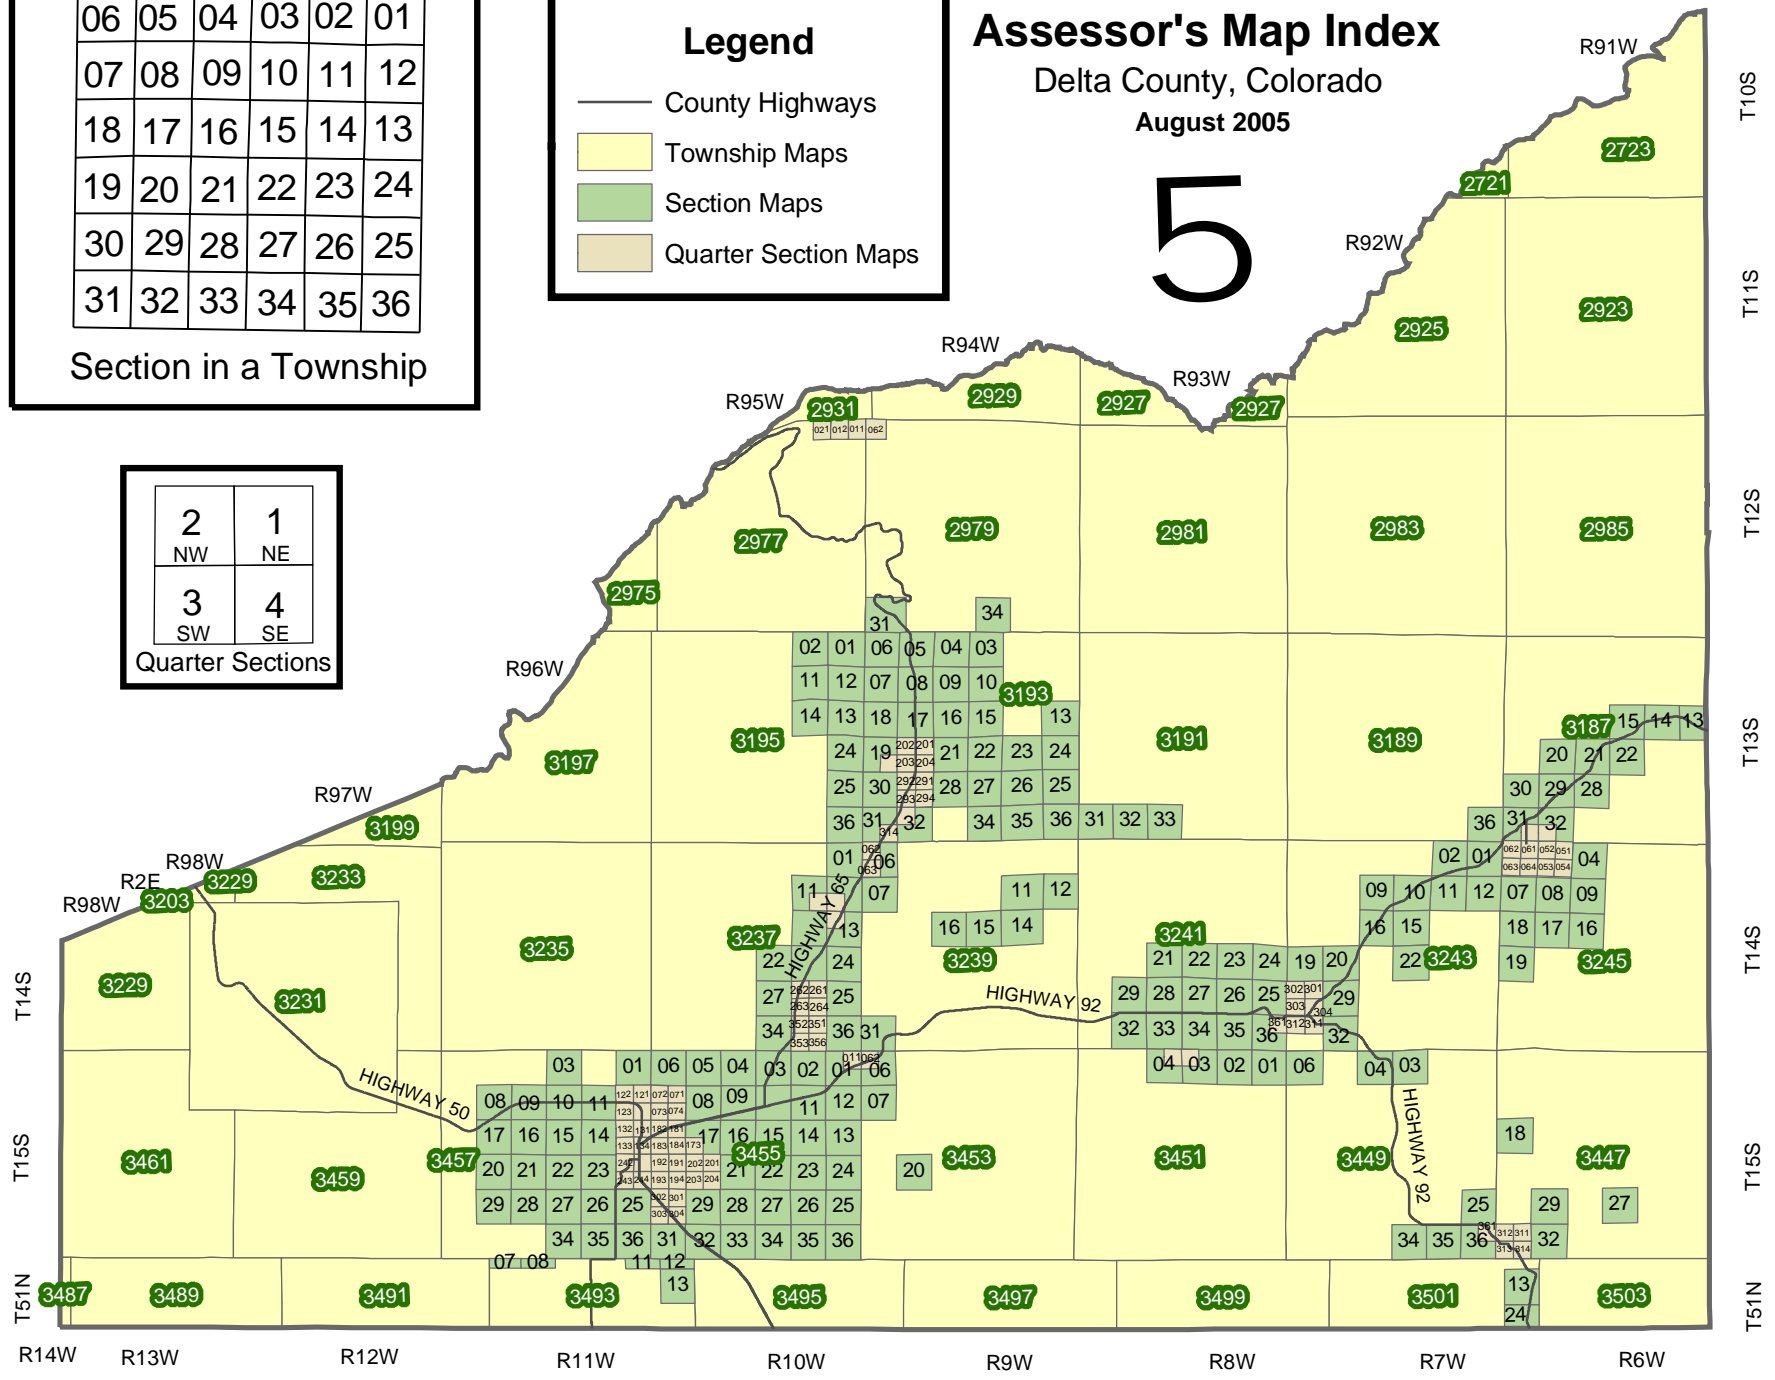

06	05	04	03	02	01
07	08	09	10	11	12
18	17	16	15	14	13
19	20	21	22	23	24
30	29	28	27	26	25
31	32	33	34	35	36

Section in a Township

2	1
NW	NE
3	4
SW	SE

Quarter Sections

Legend

-  County Highways
-  Township Maps
-  Section Maps
-  Quarter Section Maps

Assessor's Map Index

Delta County, Colorado

August 2005

5

T14S
T15S
T51N

T10S
T11S
T12S
T13S
T14S
T15S
T51N

R14W R13W R12W R11W R10W R9W R8W R7W R6W